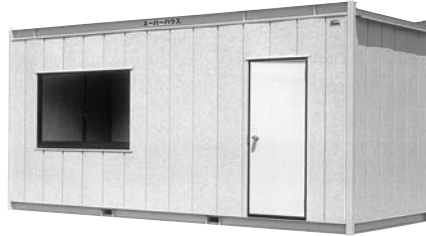

Container House • Store Room Toilet • Shower Room • Guardman Box

Container House • Store Room

Container House

Specifications

Capacity
[L × W] (m)
2.4 × 6.0
3.0 × 6.0

Store Room

Specifications

Capacity
[L × W] (m)
2.4 × 6.0

Toilet • Showerroom

Toilet

Specifications

MODEL	Capacity [W × D × H] (mm)
Thai style	850 × 1,650 × 2,550
Western style	850 × 1,650 × 2,550

Shower Room

Specifications

Capacity [W × D × H] (mm)
855 × 1,745 × 2,140

Guardman Box

Standard

Deluxe

Specifications

MODEL	Capacity (mm)
Standard	1,200 × 1,200 × 2,500
Deluxe	1,500 × 1,500 × 2,500