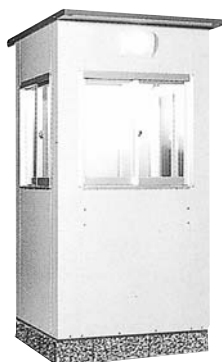

Container House • Store Room Toilet • Shower Room • Guardman Box

Container House • Store Room

Container House

Specifications

Capacity
[L × W] (m)
2.4 × 6.0
3.0 × 6.0

Store Room

Specifications

Capacity
[L × W] (m)
2.4 × 6.0

Toilet • Showerroom

Toilet

Specifications

MODEL	Capacity [W × D × H] (mm)
Thai style	850 × 1,650 × 2,550
Western style	850 × 1,650 × 2,550

Shower Room

Specifications

Capacity [W × D × H] (mm)
855 × 1,745 × 2,140

Guardman Box

Standard

Deluxe

Specifications

MODEL	Capacity (mm)
Standard	1,200 × 1,200 × 2,500
Deluxe	1,500 × 1,500 × 2,500